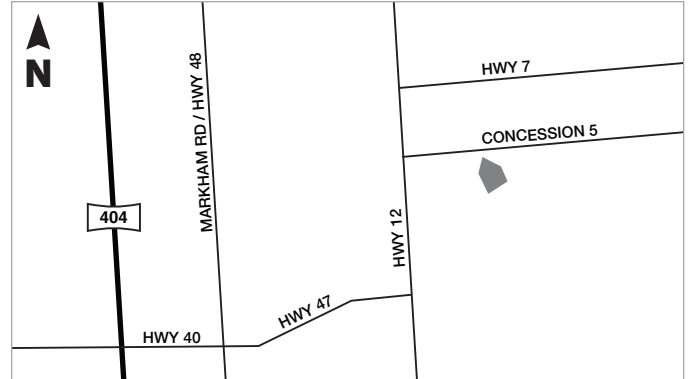

SUNDERLAND PIT

1150 CONCESSION ROAD 5
SUNDERLAND