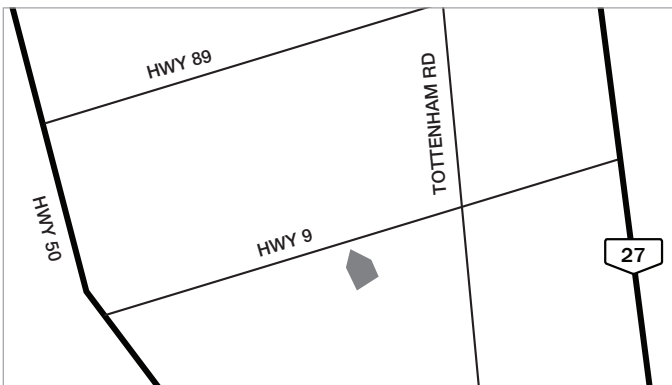

TOTTENHAM PIT

10693 HIGHWAY 9
CALEDON