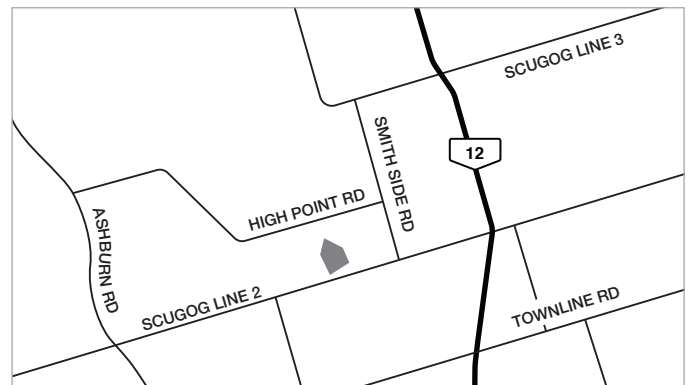

**BRADFORD DEPOT** 225 ARTESIAN INDUSTRIAL PARKWAY  
BRADFORD

**CONCORD DEPOT** 401 BOWES ROAD  
CONCORD

**ETOBICOKE / TORONTO WEST DEPOT** 200 HORNER AVENUE  
NORTH OF LAKESHORE @  
HORNER & KIPLING

**MYRTLE PIT** 971 HIGH POINT ROAD  
TOWNSHIP OF SCUGOG

**ORANGEVILLE PIT** 673271 HURONTARIO STREET  
ORANGEVILLE

**SNOWBALL DEPOT** 1380 WELLINGTON STREET WEST  
KING CITY

## WHITBY PIT & DEPOT

5515 CORONATION ROAD  
WHITBY

## ZEPHYR PIT

225 DURHAM REGIONAL ROAD 39  
ZEPHYR