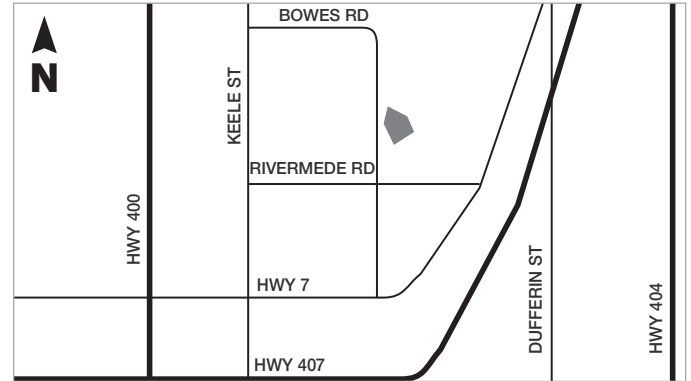

**BRADFORD DEPOT** 225 ARTESIAN INDUSTRIAL PARKWAY  
BRADFORD

**CONCORD DEPOT** 401 BOWES ROAD  
CONCORD

**ETOBICOKE / TORONTO WEST DEPOT** 200 HORNER AVENUE  
NORTH OF LAKESHORE @  
HORNER & KIPLING

**MYRTLE PIT** 971 HIGH POINT ROAD  
TOWNSHIP OF SCUGOG

**ORANGEVILLE PIT** 673271 HURONTARIO STREET  
ORANGEVILLE

**SNOWBALL DEPOT** 1380 WELLINGTON STREET WEST  
KING CITY

## STOUFFVILLE PIT & DEPOT

13473 WARDEN AVENUE  
STOUFFVILLE

## ZEPHYR PIT

225 DURHAM REGIONAL ROAD 39  
ZEPHYR