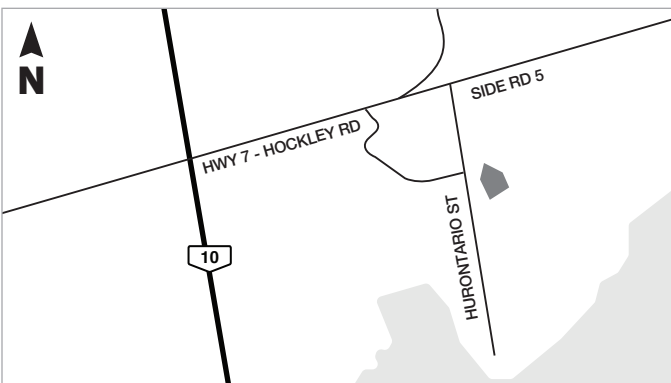

**BRADFORD DEPOT** 225 ARTESIAN INDUSTRIAL PARKWAY  
BRADFORD

**CONCORD DEPOT** 401 BOWES ROAD  
CONCORD

**ETOBICOKE / TORONTO WEST DEPOT** 200 HORNER AVENUE  
NORTH OF LAKESHORE @  
HORNER & KIPLING

**MYRTLE PIT** 971 HIGH POINT ROAD  
TOWNSHIP OF SCUGOG

**ORANGEVILLE PIT** 673271 HURONTARIO STREET  
ORANGEVILLE

**SNOWBALL DEPOT** 1380 WELLINGTON STREET WEST  
KING CITY

## WHITBY PIT & DEPOT

5515 CORONATION ROAD  
WHITBY

## ZEPHYR PIT

225 DURHAM REGIONAL ROAD 39  
ZEPHYR