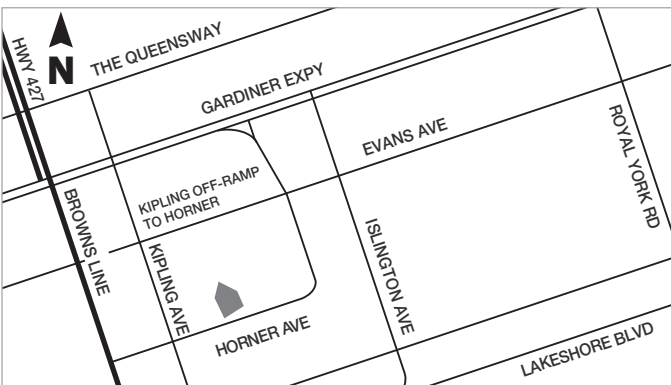

**BRADFORD DEPOT** 225 ARTESIAN INDUSTRIAL PARKWAY  
BRADFORD

**CONCORD DEPOT** 401 BOWES ROAD  
CONCORD

**ETOBICOKE / TORONTO WEST DEPOT** 200 HORNER AVENUE  
NORTH OF LAKESHORE @  
HORNER & KIPLING

**MYRTLE PIT** 971 HIGH POINT ROAD  
TOWNSHIP OF SCUGOG

## STOUFFVILLE PIT & DEPOT

13473 WARDEN AVENUE  
STOUFFVILLE

## WHITBY PIT & DEPOT

5515 CORONATION ROAD  
WHITBY

## ZEPHYR PIT

225 DURHAM REGIONAL ROAD 39  
ZEPHYR