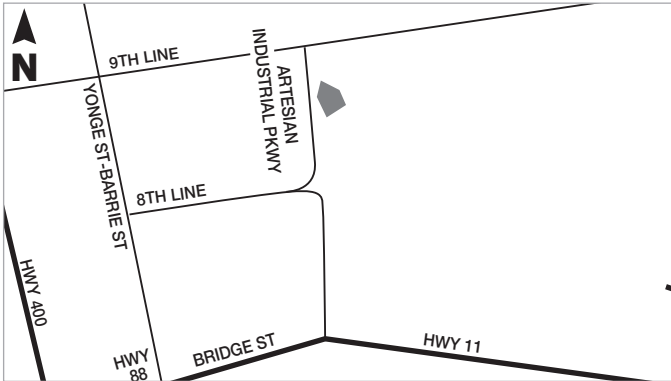

**BRADFORD DEPOT** 225 ARTESIAN INDUSTRIAL PARKWAY  
BRADFORD

**CONCORD DEPOT** 401 BOWES ROAD  
CONCORD

**ETOBICOKE / TORONTO WEST DEPOT** 200 HORNER AVENUE  
NORTH OF LAKESHORE @  
HORNER & KIPLING

**MYRTLE PIT** 971 HIGH POINT ROAD  
TOWNSHIP OF SCUGOG

## STOUFFVILLE PIT & DEPOT

13473 WARDEN AVENUE  
STOUFFVILLE

## WHITBY PIT & DEPOT

5515 CORONATION ROAD  
WHITBY

## ZEPHYR PIT

225 DURHAM REGIONAL ROAD 39  
ZEPHYR