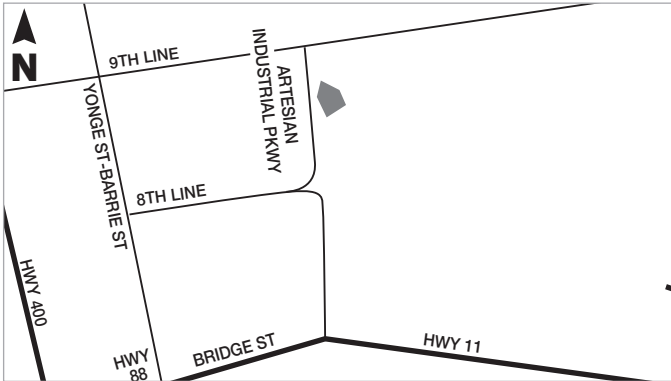

BRADFORD DEPOT 225 ARTESIAN INDUSTRIAL PARKWAY
BRADFORD

CONCORD DEPOT 401 BOWES ROAD
CONCORD

ETOBICOKE / TORONTO WEST DEPOT 200 HORNER AVENUE
NORTH OF LAKESHORE @
HORNER & KIPLING

MYRTLE PIT 971 HIGH POINT ROAD
TOWNSHIP OF SCUGOG

ORANGEVILLE PIT 673271 HURONTARIO STREET
ORANGEVILLE

SNOWBALL DEPOT 1380 WELLINGTON STREET WEST
KING CITY

LOCATIONS

STOUFFVILLE PIT & DEPOT

13473 WARDEN AVENUE
STOUFFVILLE

SUNDERLAND PIT

1150 CONCESSION ROAD 5
SUNDERLAND

TOTTENHAM PIT

10693 HIGHWAY 9
CALEDON

WHITBY PIT & DEPOT

5515 CORONATION ROAD
WHITBY

*Call for hours of operation 416.798.7050