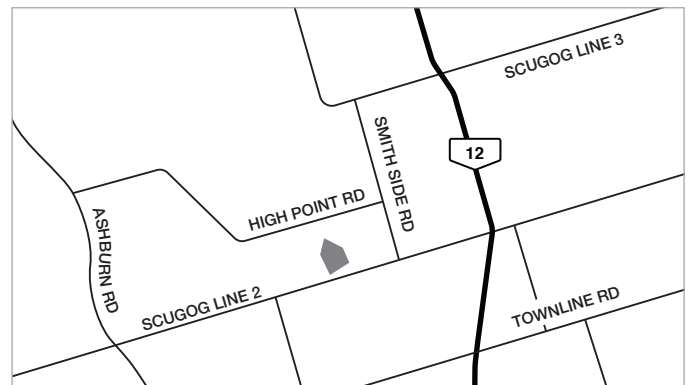

BRADFORD DEPOT 225 ARTESIAN INDUSTRIAL PARKWAY
BRADFORD

CONCORD DEPOT 401 BOWES ROAD
CONCORD

ETOBICOKE / TORONTO WEST DEPOT 200 HORNER AVENUE
NORTH OF LAKESHORE @
HORNER & KIPLING

MYRTLE PIT 971 HIGH POINT ROAD
TOWNSHIP OF SCUGOG

ORANGEVILLE PIT 673271 HURONTARIO STREET
ORANGEVILLE

SNOWBALL DEPOT 1380 WELLINGTON STREET WEST
KING CITY

LOCATIONS

STOUFFVILLE PIT & DEPOT

13473 WARDEN AVENUE
STOUFFVILLE

SUNDERLAND PIT

1150 CONCESSION ROAD 5
SUNDERLAND

TOTTENHAM PIT

10693 HIGHWAY 9
CALEDON

WHITBY PIT & DEPOT

5515 CORONATION ROAD
WHITBY

*Call for hours of operation 416.798.7050