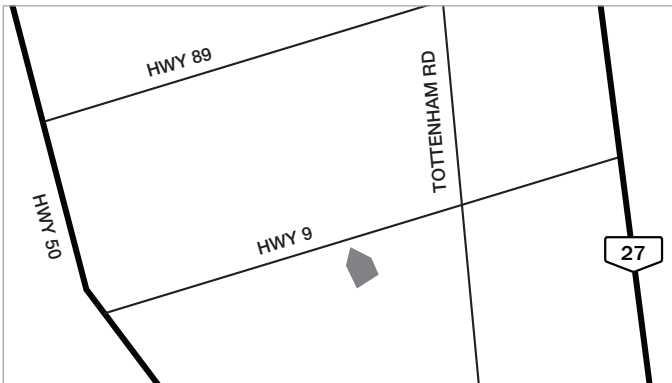

TOTTENHAM PIT

10693 HIGHWAY 9
CALEDON