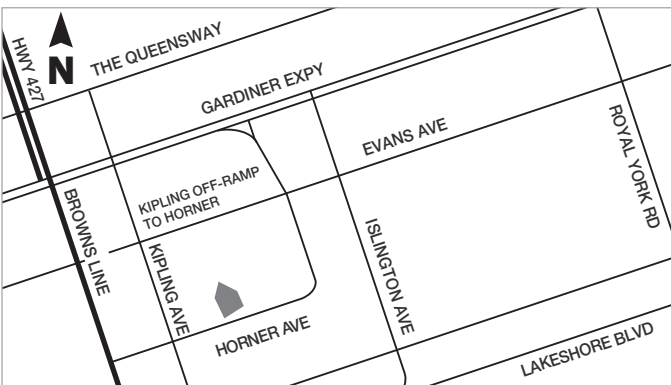

BRADFORD DEPOT 225 ARTESIAN INDUSTRIAL PARKWAY
BRADFORD

CONCORD DEPOT 401 BOWES ROAD
CONCORD

ETOBICOKE / TORONTO WEST DEPOT 200 HORNER AVENUE
NORTH OF LAKESHORE @
HORNER & KIPLING

MYRTLE PIT 971 HIGH POINT ROAD
TOWNSHIP OF SCUGOG

ORANGEVILLE PIT 673271 HURONTARIO STREET
ORANGEVILLE

SNOWBALL DEPOT 1380 WELLINGTON STREET WEST
KING CITY

LOCATIONS

STOUFFVILLE PIT & DEPOT

13473 WARDEN AVENUE
STOUFFVILLE

SUNDERLAND PIT

1150 CONCESSION ROAD 5
SUNDERLAND

TOTTENHAM PIT

10693 HIGHWAY 9
CALEDON

WHITBY PIT & DEPOT

5515 CORONATION ROAD
WHITBY

*Call for hours of operation 416.798.7050