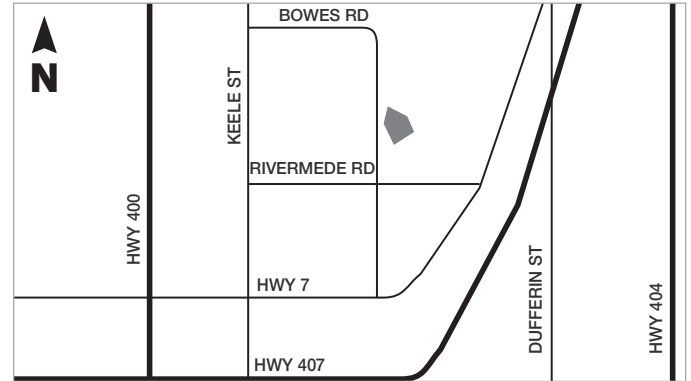

BRADFORD DEPOT 225 ARTESIAN INDUSTRIAL PARKWAY
BRADFORD

CONCORD DEPOT 401 BOWES ROAD
CONCORD

ETOBICOKE / TORONTO WEST DEPOT 200 HORNER AVENUE
NORTH OF LAKESHORE @
HORNER & KIPLING

MYRTLE PIT 971 HIGH POINT ROAD
TOWNSHIP OF SCUGOG

ORANGEVILLE PIT 673271 HURONTARIO STREET
ORANGEVILLE

SNOWBALL DEPOT 1380 WELLINGTON STREET WEST
KING CITY

LOCATIONS

STOUFFVILLE PIT & DEPOT

13473 WARDEN AVENUE
STOUFFVILLE

SUNDERLAND PIT

1150 CONCESSION ROAD 5
SUNDERLAND

TOTTENHAM PIT

10693 HIGHWAY 9
CALEDON

WHITBY PIT & DEPOT

5515 CORONATION ROAD
WHITBY

*Call for hours of operation 416.798.7050