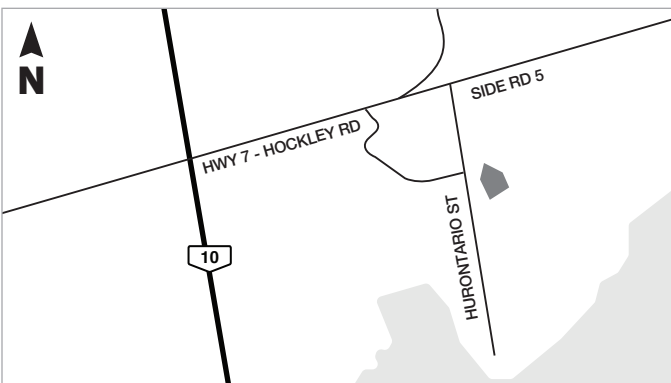

BRADFORD DEPOT 225 ARTESIAN INDUSTRIAL PARKWAY
BRADFORD

CONCORD DEPOT 401 BOWES ROAD
CONCORD

ETOBICOKE / TORONTO WEST DEPOT 200 HORNER AVENUE
NORTH OF LAKESHORE @
HORNER & KIPLING

MYRTLE PIT 971 HIGH POINT ROAD
TOWNSHIP OF SCUGOG

ORANGEVILLE PIT 673271 HURONTARIO STREET
ORANGEVILLE

SNOWBALL DEPOT 1380 WELLINGTON STREET WEST
KING CITY

LOCATIONS

STOUFFVILLE PIT & DEPOT

13473 WARDEN AVENUE
STOUFFVILLE

SUNDERLAND PIT

1150 CONCESSION ROAD 5
SUNDERLAND

TOTTENHAM PIT

10693 HIGHWAY 9
CALEDON

WHITBY PIT & DEPOT

5515 CORONATION ROAD
WHITBY

*Call for hours of operation 416.798.7050