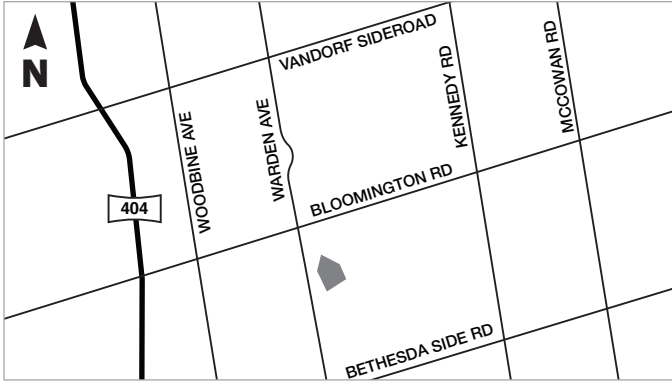

BRADFORD DEPOT 225 ARTESIAN INDUSTRIAL PARKWAY
BRADFORD

CONCORD DEPOT 401 BOWES ROAD
CONCORD

ETOBICOKE / TORONTO WEST DEPOT 200 HORNER AVENUE
NORTH OF LAKESHORE @
HORNER & KIPLING

MYRTLE PIT 971 HIGH POINT ROAD
TOWNSHIP OF SCUGOG

ORANGEVILLE PIT 673271 HURONTARIO STREET
ORANGEVILLE

SNOWBALL DEPOT 1380 WELLINGTON STREET WEST
KING CITY

LOCATIONS

STOUFFVILLE PIT & DEPOT

13473 WARDEN AVENUE
STOUFFVILLE

SUNDERLAND PIT

1150 CONCESSION ROAD 5
SUNDERLAND

TOTTENHAM PIT

10693 HIGHWAY 9
CALEDON

WHITBY PIT & DEPOT

5515 CORONATION ROAD
WHITBY

*Call for hours of operation 416.798.7050