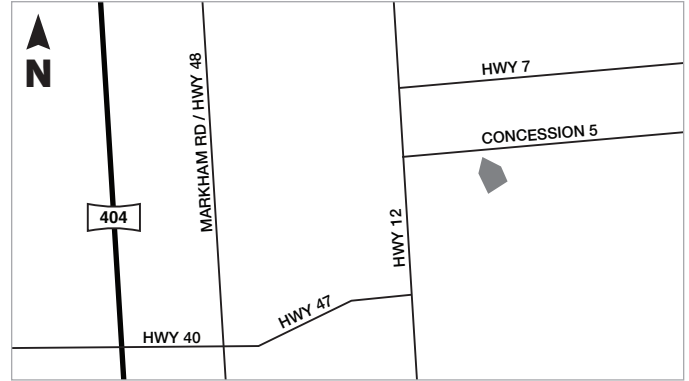

BRADFORD DEPOT 225 ARTESIAN INDUSTRIAL PARKWAY
BRADFORD

CONCORD DEPOT 401 BOWES ROAD
CONCORD

ETOBICOKE / TORONTO WEST DEPOT 200 HORNER AVENUE
NORTH OF LAKESHORE @
HORNER & KIPLING

MYRTLE PIT 971 HIGH POINT ROAD
TOWNSHIP OF SCUGOG

ORANGEVILLE PIT 673271 HURONTARIO STREET
ORANGEVILLE

SNOWBALL DEPOT 1380 WELLINGTON STREET WEST
KING CITY

LOCATIONS

STOUFFVILLE PIT & DEPOT

13473 WARDEN AVENUE
STOUFFVILLE

SUNDERLAND PIT

1150 CONCESSION ROAD 5
SUNDERLAND

TOTTENHAM PIT

10693 HIGHWAY 9
CALEDON

WHITBY PIT & DEPOT

5515 CORONATION ROAD
WHITBY

*Call for hours of operation 416.798.7050